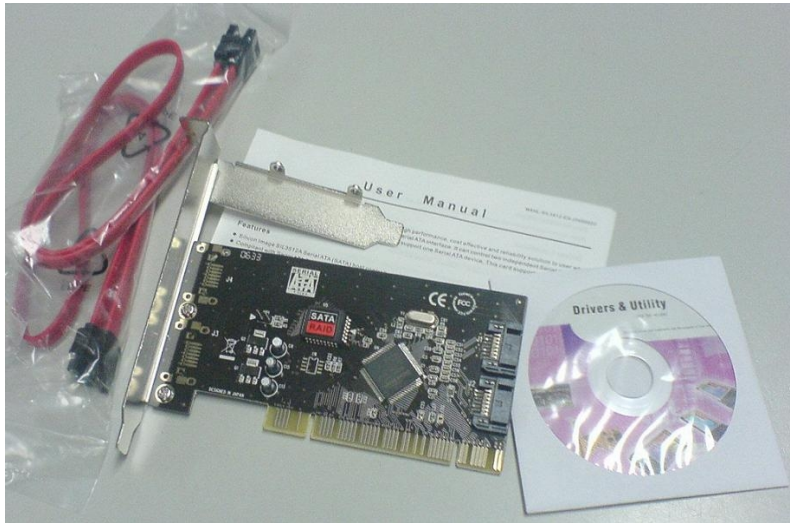

## S3512 Skymaster Serial ATA PCI Card (2 \* Internal)

### SPECIFICATION

- 2 Brackets to Support Low profile PCI and Regular size PCI
- Dual high speed Serial ATA 1.0 interface ports, each supporting data rates of 1.5Gb/s
- Provides RAID 0 (Striping) and RAID 1 (Mirror) functions
- Acts as NON-RAID when not BIOS configured RAID
- Independent 256-byte FIFOs per Serial ATA channel for fast reads and writes
- Compliant with PCI Specification, revision 2.2
- Integrated PCI DMA engines
- Complete with drivers for Windows 98, Windows NT 4.0, Windows 2000 and XP